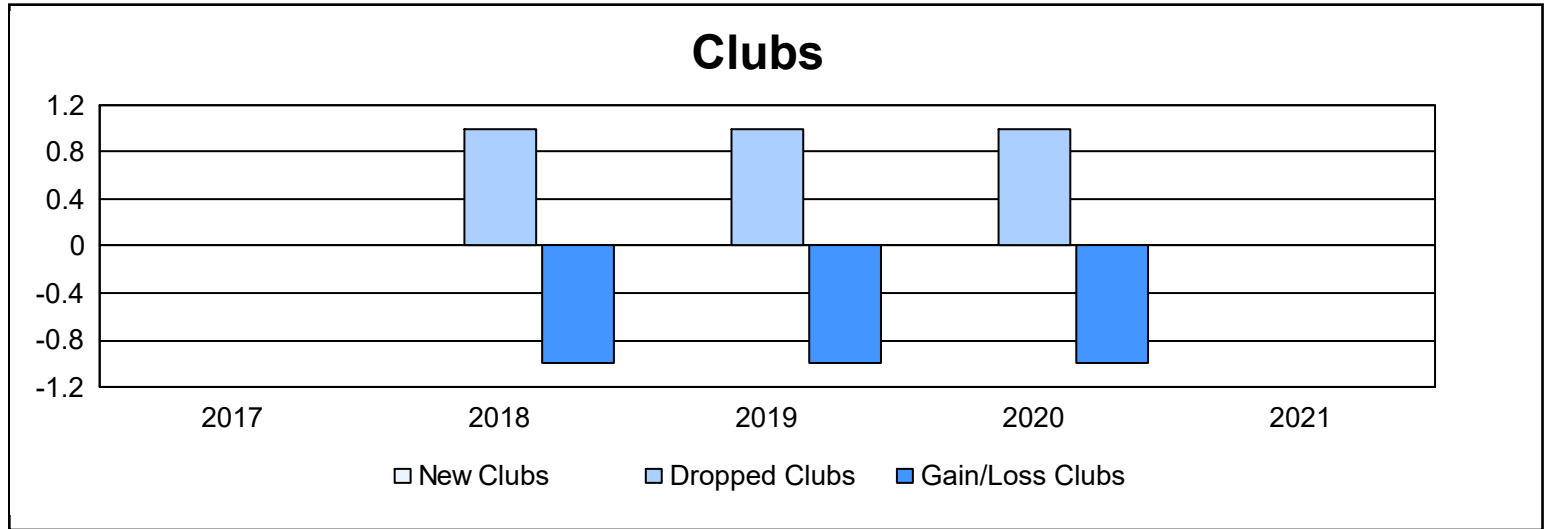

Year	New Clubs	Dropped Clubs	Gain/ Loss Clubs	New Members	Charter Members	Reinstate Members	Transfer Members	Total Member Added	Total Members Dropped	Gain/ Loss Members
2016-2017	0	0	0	24	0	1	2	27	33	-6
2017-2018	0	1	-1	7	1	0	1	9	27	-18
2018-2019	0	1	-1	23	0	1	0	24	25	-1
2019-2020	0	1	-1	7	0	0	0	7	44	-37
2020-2021	0	0	0	15	0	0	2	17	30	-13
Average	0	1	-1	15	0	0	1	17	32	-15

Membership Composition June 2021 Cumulative

Gender Composition June 2021 Cumulative