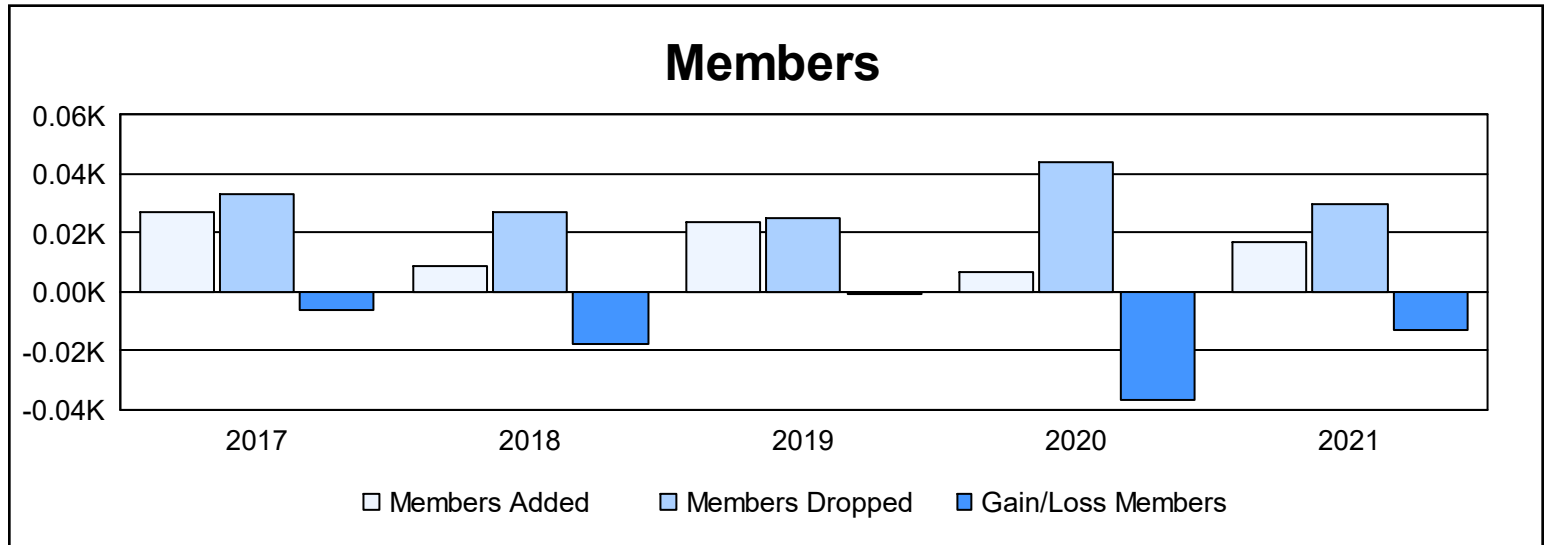

Year	New Clubs	Dropped Clubs	Gain/ Loss Clubs	New Members	Charter Members	Reinstate Members	Transfer Members	Total Member Added	Total Members Dropped	Gain/ Loss Members
2016-2017	0	0	0	24	0	1	2	27	33	-6
2017-2018	0	1	-1	7	1	0	1	9	27	-18
2018-2019	0	1	-1	23	0	1	0	24	25	-1
2019-2020	0	1	-1	7	0	0	0	7	44	-37
2020-2021	0	0	0	15	0	0	2	17	30	-13
Average	0	1	-1	15	0	0	1	17	32	-15

Membership Composition June 2021 Cumulative

Gender Composition June 2021 Cumulative